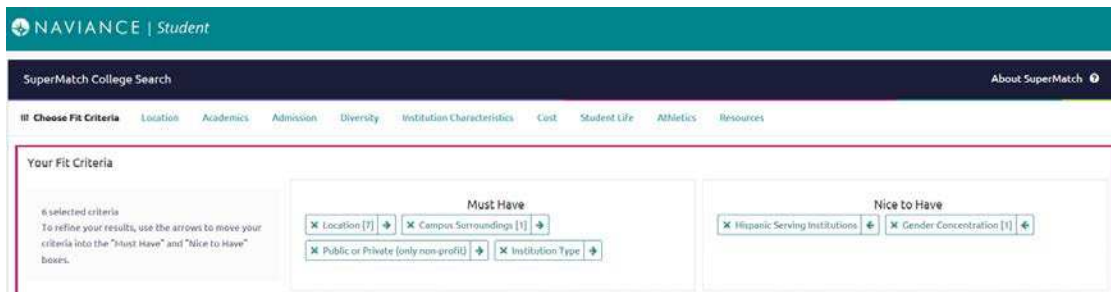

## Using SuperMatch

SuperMatch can be found by navigating to **Colleges Home > Find Your Fit**.

## Selecting Fit Criteria

1. Use the **Choose Fit Criteria** navigation menu at the top to select criteria based on what you are looking for in your college experience. You do not need to select something under every category; only select the criteria which are most important to you.

2. Click on the **Tool Tips** icon  throughout the search tool to read definitions for common concepts and terminology.

3. As fit criteria are selected, they populate in the **Must Have** box. You can also move criteria between the **Must Have** and **Nice to Have** boxes depending on level of importance to you. Moving your criteria between these two categories of importance will refine your college search results below.

## Search Results

Institutions with the highest **Fit Score** will always appear at the top of your list. To see your **Fit Score Breakdown** based on the criteria you selected, click on the green **Why?** box located under the **Fit Score** percentage.