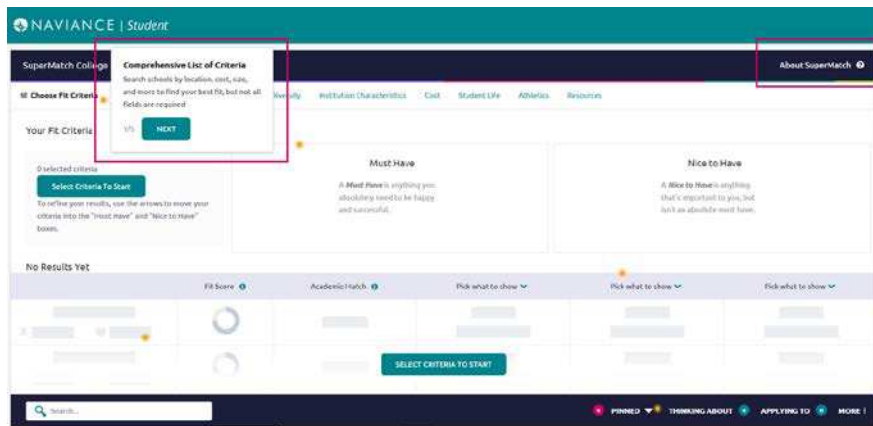

### Equipping Students with More Tools to Find Best-Fit Colleges

The SuperMatch college search tool within Naviance makes it even easier for students to explore their options and discover colleges that are a match with their academic profile and a fit with what they're looking for in a college experience.

## Using SuperMatch

SuperMatch can be found by navigating to **Colleges Home > Find Your Fit**.

## Quick Tips

When you first log in to SuperMatch, you will be guided through a series of quick tips to help you navigate the search tool and understand the key features. Also, clicking on the **About SuperMatch** link in the top right corner of the page will relaunch the quick tips should you get stuck and need assistance.

## Selecting Fit Criteria

1. Use the **Choose Fit Criteria** navigation menu at the top to select criteria based on what you are looking for in your college experience. You do not need to select something under every category; only select the criteria which are most important to you.