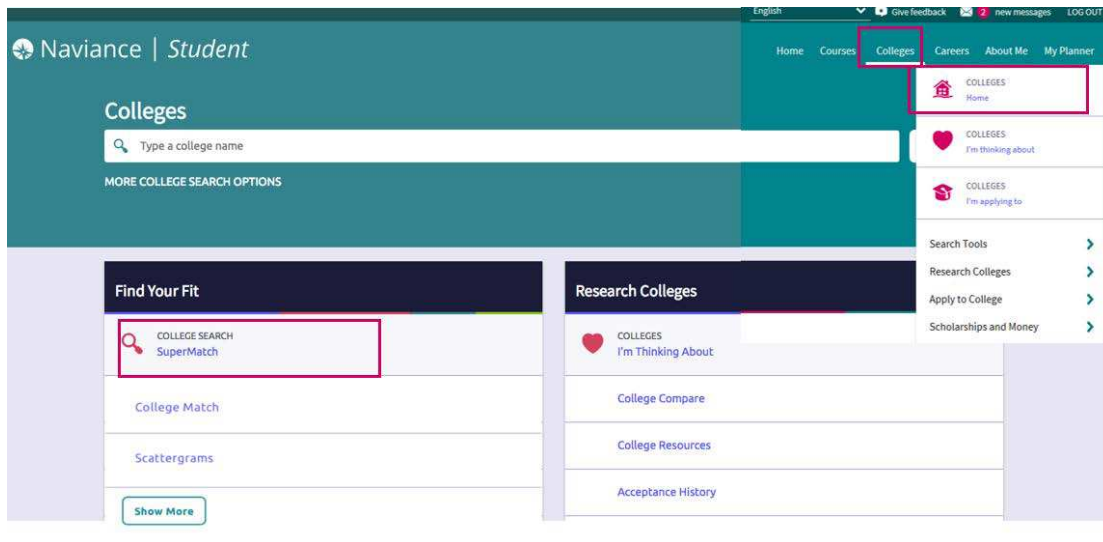

SuperMatch Student Reference Guide

Overview

Equipping Students with More Tools to Find Best-Fit Colleges

The SuperMatch college search tool within Naviance makes it even easier for students to explore their options and discover colleges that are a match with their academic profile and a fit with what they're looking for in a college experience.

Using SuperMatch

SuperMatch can be found by navigating to **Colleges Home > Find Your Fit**.