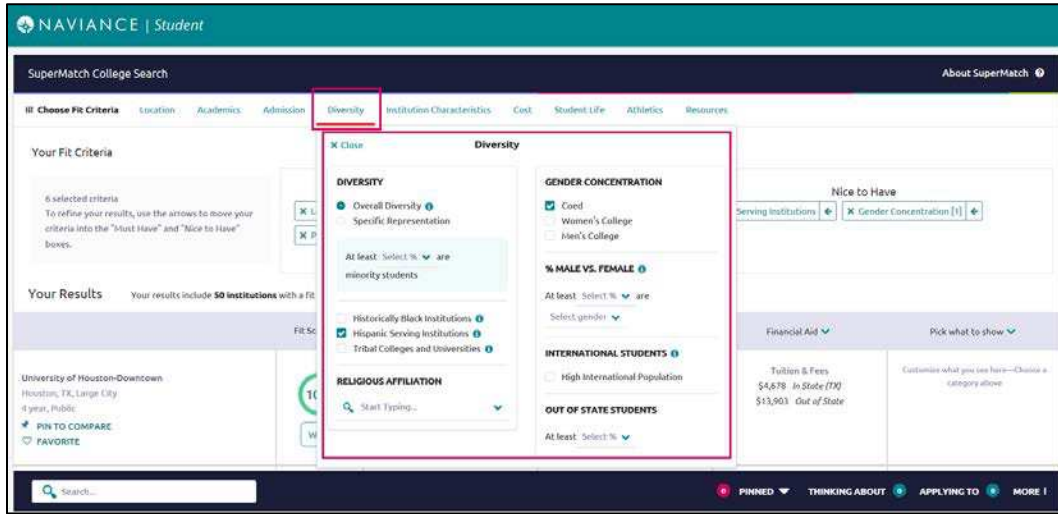

### Equipping Students with More Tools to Find Best-Fit Colleges

The SuperMatch college search tool within Naviance makes it even easier for students to explore their options and discover colleges that are a match with their academic profile and a fit with what they're looking for in a college experience.

## Using SuperMatch

SuperMatch can be found by navigating to **Colleges Home > Find Your Fit**.

## Quick Tips

When you first log in to SuperMatch, you will be guided through a series of quick tips to help you navigate the search tool and understand the key features. Also, clicking on the **About SuperMatch** link in the top right corner of the page will relaunch the quick tips should you get stuck and need assistance.

## Selecting Fit Criteria

1. Use the **Choose Fit Criteria** navigation menu at the top to select criteria based on what you are looking for in your college experience. You do not need to select something under every category; only select the criteria which are most important to you.