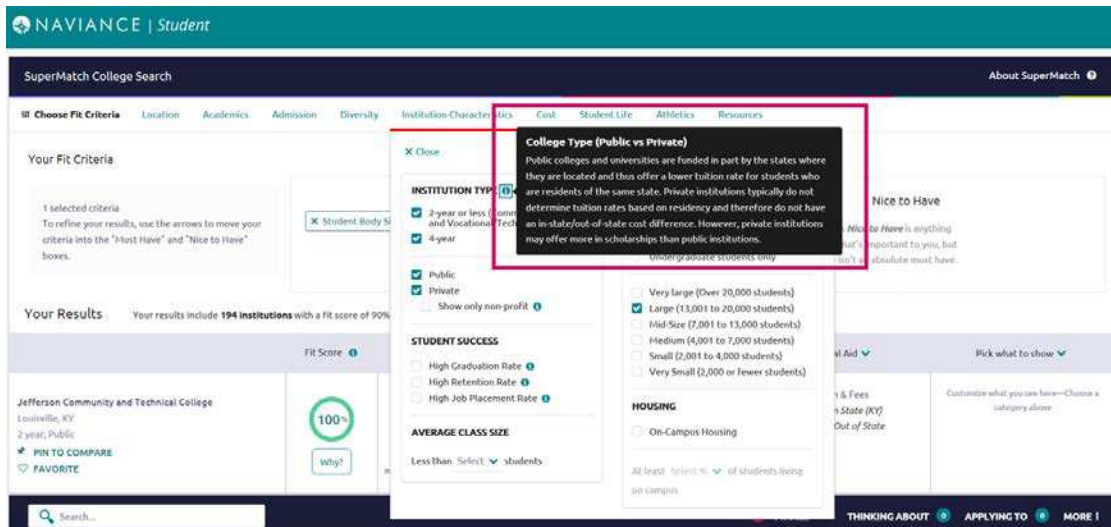

## Using SuperMatch

SuperMatch can be found by navigating to **Colleges Home > Find Your Fit**.

## Quick Tips

When you first log in to SuperMatch, you will be guided through a series of quick tips to help you navigate the search tool and understand the key features. Also, clicking on the **About SuperMatch** link in the top right corner of the page will relaunch the quick tips should you get stuck and need assistance.

## Selecting Fit Criteria

1. Use the **Choose Fit Criteria** navigation menu at the top to select criteria based on what you are looking for in your college experience. You do not need to select something under every category; only select the criteria which are most important to you.

2. Click on the **Tool Tips** icon  throughout the search tool to read definitions for common concepts and terminology.

3. As fit criteria are selected, they populate in the **Must Have** box. You can also move criteria between the **Must Have** and **Nice to Have** boxes depending on level of importance to you. Moving your criteria between these two categories of importance will refine your college search results below.